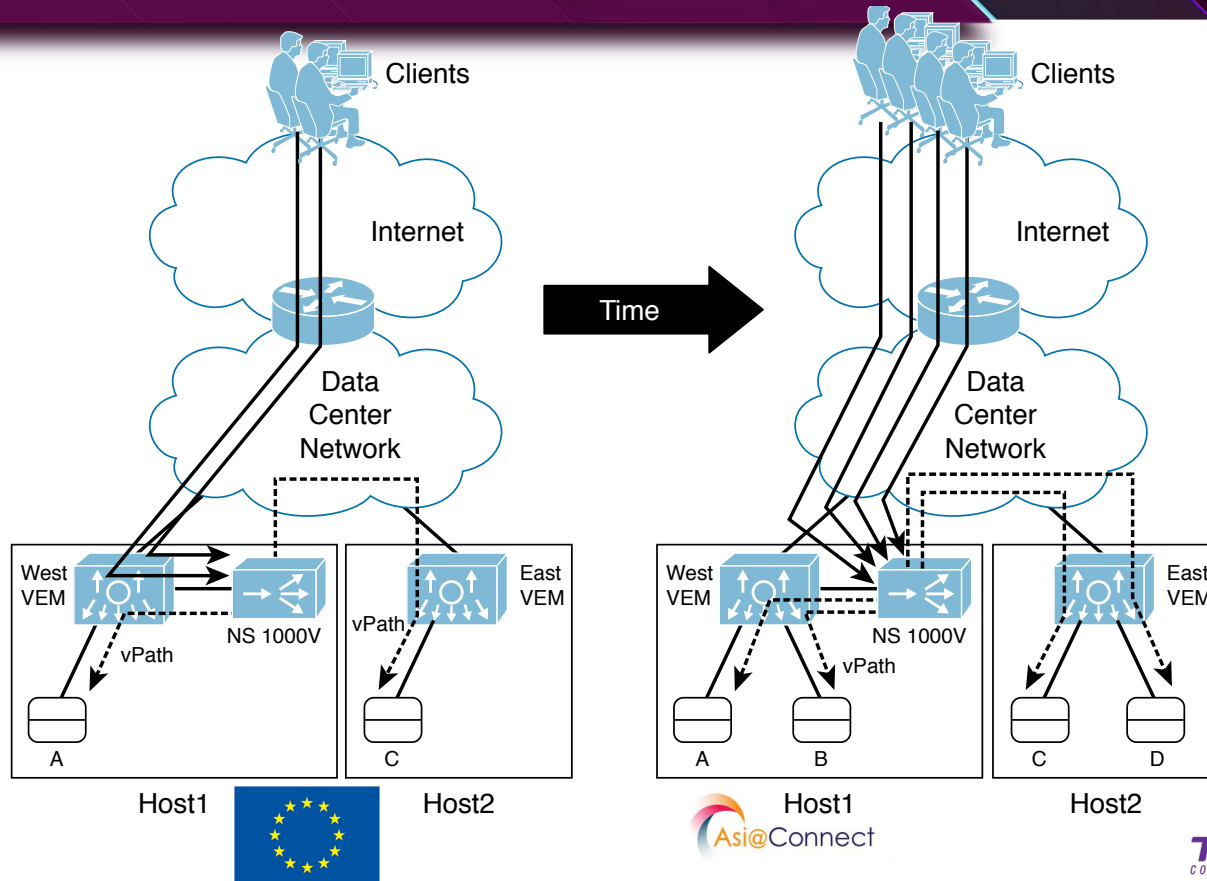

Physical Network Layout Consideration

Physical Network Layout Consideration

Network Virtualization

- Logical Partitioning
 - ❖ VLAN, VRF, VDC, Virtual Context etc.
- Network Simplification and Load Balancing
 - ❖ Etherchannel, vPC, Fabricpath
- Management Consolidation and Cabling Optimization
 - ❖ Fabric Extender
- Network Expansion
 - ❖ EoMPLS, VPLS, OTV
- Virtual Networking
 - ❖ vSwitch, VXLAN, VM-FEX
- Virtual Network Services
 - ❖ VSG, Edge Firewall, vWAAS, CSRv, V-Path

vPC Domain

Network Virtualization

Network Virtualization

Server Vision

Virtual Machines

Virtualized Server

=

Network Vision

Network Virtualization

Network Virtualization

Network Virtualization

Network Virtualization

Network Virtualization

Virtual Networking Services

VLAN Manipulation

Policy-Based Router (PBR)

WCCP Reverse-Proxy

Virtual Networking Services

Virtual Networking Services

Virtual Networking Services

Virtual Networking Services

Virtual Networking Services

Virtual Networking Services

Virtual Networking Services