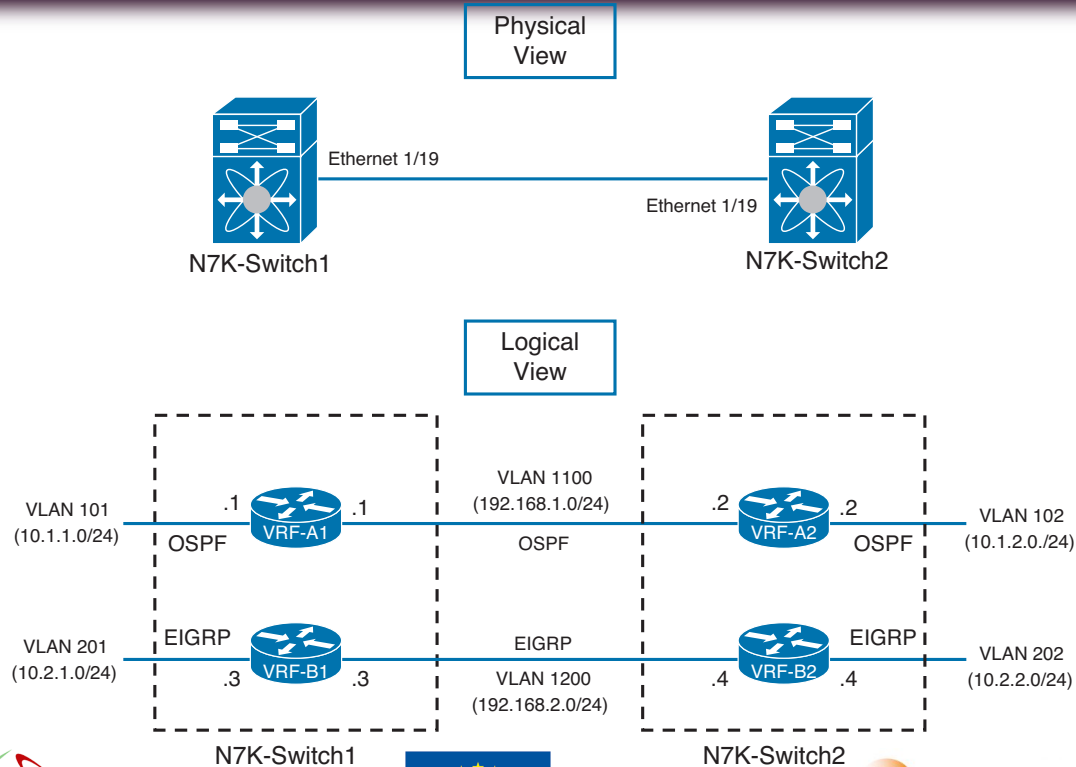

Physical Network Layout Consideration

Physical Network Layout Consideration

Network Virtualization

- Logical Partitioning
 - ❖ VLAN, VRF, VDC, Virtual Context etc.
- Network Simplification and Load Balancing
 - ❖ Etherchannel, vPC, Fabricpath
- Management Consolidation and Cabling Optimization
 - ❖ Fabric Extender
- Network Expansion
 - ❖ EoMPLS, VPLS, OTV
- Virtual Networking
 - ❖ vSwitch, VXLAN, VM-FEX
- Virtual Network Services
 - ❖ VSG, Edge Firewall, vWAAS, CSRv, V-Path

Network Virtualization

Network Virtualization

Network Virtualization

VRFs

Routing and Forwarding Table

Network Virtualization

Network Virtualization

Network Virtualization

Network Virtualization

Network Virtualization

Physical Topology

Logical Topology

vPC Domain

Network Virtualization

Network Virtualization

vPC Domain

vPC Domain

Network Virtualization

Network Virtualization

Server Vision

Virtual Machines

Virtualized Server

=

Network Vision