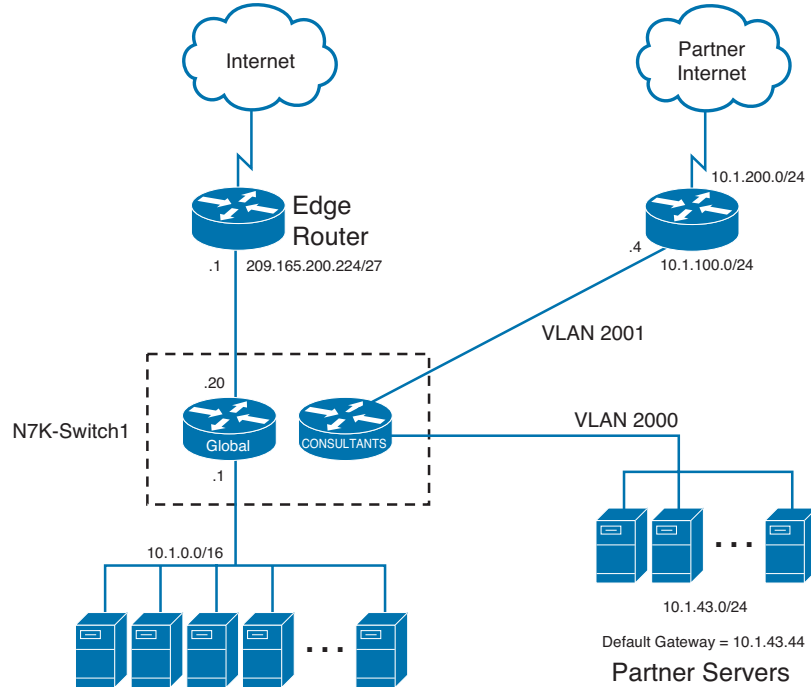

Physical Network Layout Consideration

Physical Network Layout Consideration

Network Virtualization

- Logical Partitioning
 - ❖ VLAN, VRF, VDC, Virtual Context etc.
- Network Simplification and Load Balancing
 - ❖ Etherchannel, vPC, Fabricpath
- Management Consolidation and Cabling Optimization
 - ❖ Fabric Extender
- Network Expansion
 - ❖ EoMPLS, VPLS, OTV
- Virtual Networking
 - ❖ vSwitch, VXLAN, VM-FEX
- Virtual Network Services
 - ❖ VSG, Edge Firewall, vWAAS, CSRv, V-Path

Network Virtualization

Network Virtualization

Network Virtualization

VRFs

Routing and Forwarding Table

Network Virtualization

Network Virtualization

Network Virtualization

Network Virtualization

Network Virtualization

Physical Topology

Logical Topology

vPC Domain

Network Virtualization

Network Virtualization

vPC Domain

vPC Domain

Network Virtualization

Network Virtualization

Server Vision

Virtual Machines

Virtualized Server

=

Network Vision