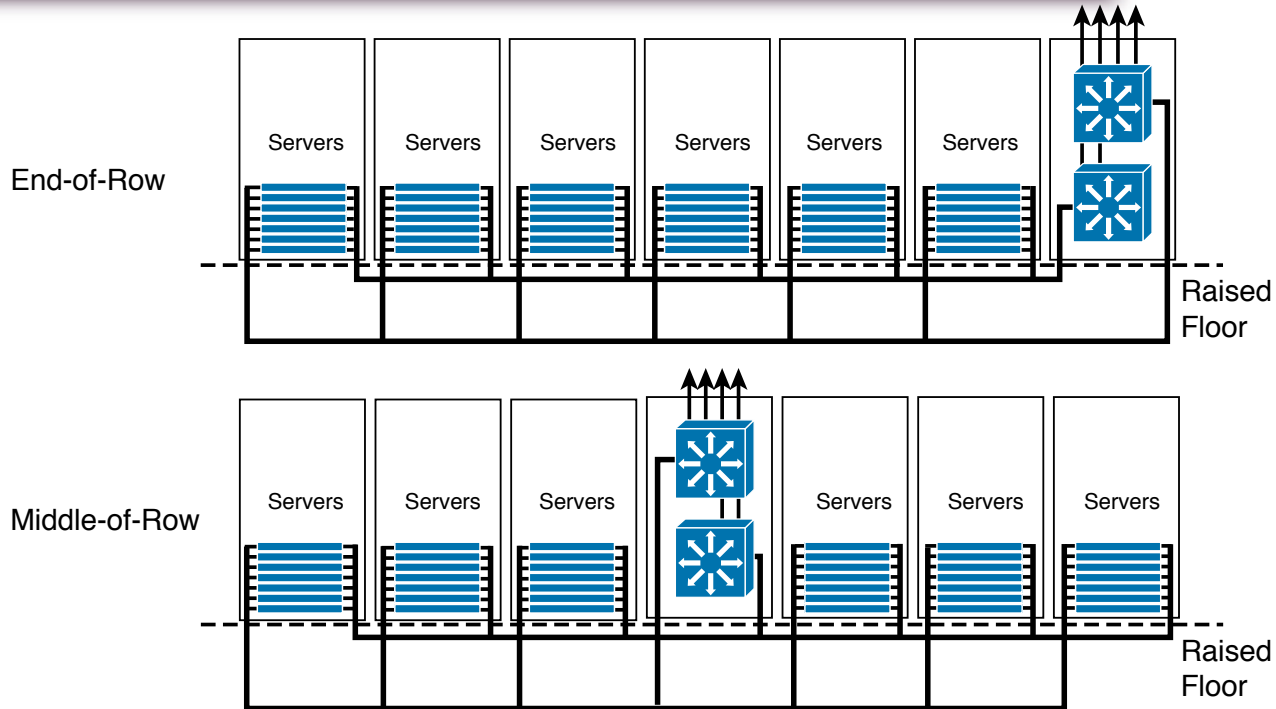

Network Virtualization

Kh. Rashedul Arefin

Outlines

- Data Center Network Topology Evolution
- Physical Network Layout Consideration
- Network Virtualization
- Virtual Networking Services

Data Center Network Topology Evolution

Physical Network Layout Consideration

Physical Network Layout Consideration

Network Virtualization

- Logical Partitioning
 - ❖ VLAN, VRF, VDC, Virtual Context etc.
- Network Simplification and Load Balancing
 - ❖ Etherchannel, vPC, Fabricpath
- Management Consolidation and Cabling Optimization
 - ❖ Fabric Extender
- Network Expansion
 - ❖ EoMPLS, VPLS, OTV
- Virtual Networking
 - ❖ vSwitch, VXLAN, VM-FEX
- Virtual Network Services
 - ❖ VSG, Edge Firewall, vWAAS, CSRv, V-Path

Network Virtualization

Network Virtualization

Network Virtualization

VRFs

Routing and Forwarding Table

Network Virtualization

Network Virtualization

Network Virtualization