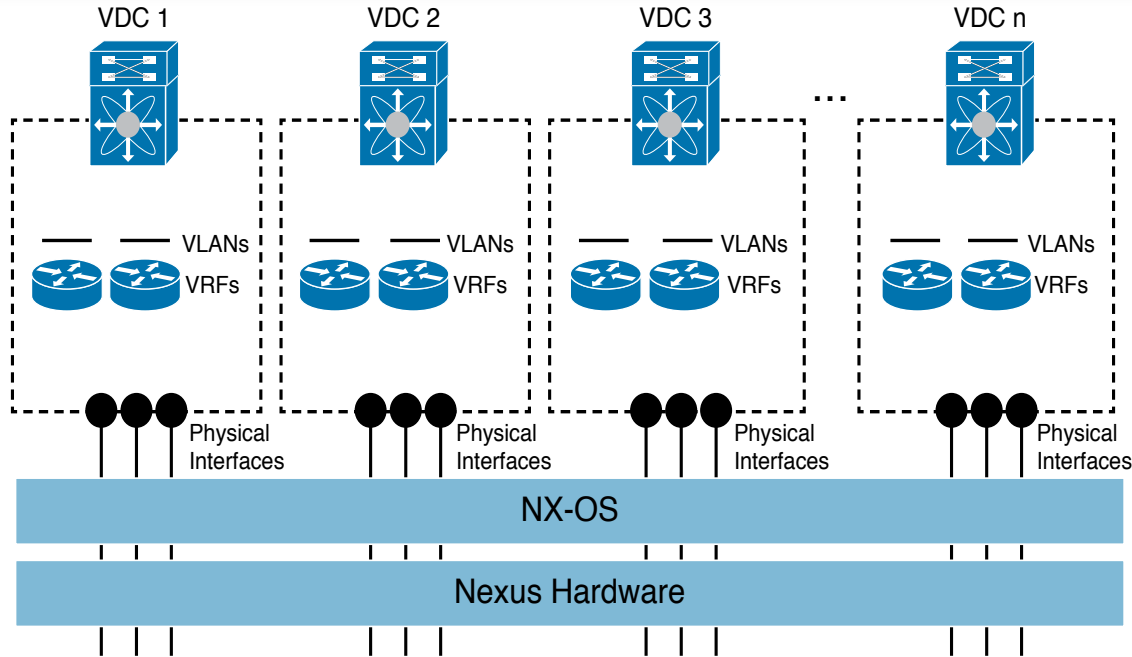

Physical Network Layout Consideration

Physical Network Layout Consideration

Network Virtualization

- Logical Partitioning
 - ❖ VLAN, VRF, VDC, Virtual Context etc.
- Network Simplification and Load Balancing
 - ❖ Etherchannel, vPC, Fabricpath
- Management Consolidation and Cabling Optimization
 - ❖ Fabric Extender
- Network Expansion
 - ❖ EoMPLS, VPLS, OTV
- Virtual Networking
 - ❖ vSwitch, VXLAN, VM-FEX
- Virtual Network Services
 - ❖ VSG, Edge Firewall, vWAAS, CSRv, V-Path

Network Virtualization

Network Virtualization

Network Virtualization

VRFs

Routing and Forwarding Table

Network Virtualization

Network Virtualization

Network Virtualization

Network Virtualization

Network Virtualization

Physical Topology

Logical Topology

vPC Domain

Network Virtualization

Network Virtualization

vPC Domain

vPC Domain

Network Virtualization

Network Virtualization

Server Vision

Virtual Machines

Virtualized Server

=

Network Vision