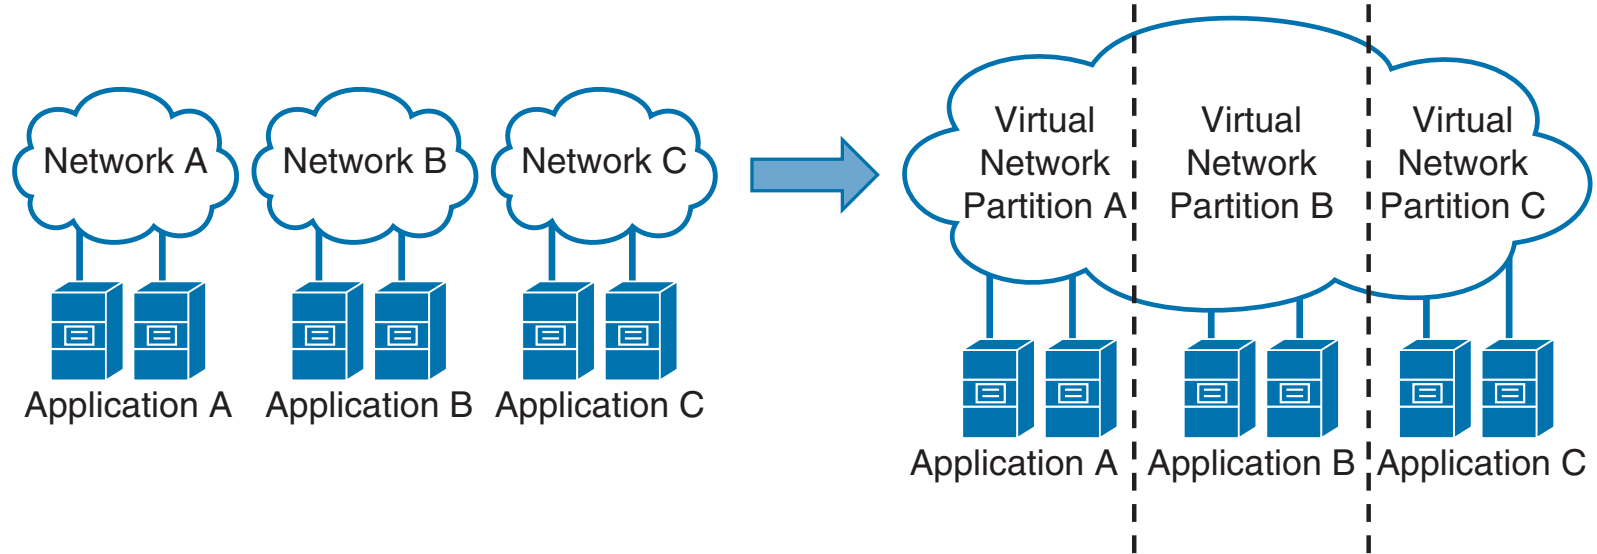

Physical Network Layout Consideration

Physical Network Layout Consideration

Network Virtualization

- Logical Partitioning
 - ❖ VLAN, VRF, VDC, Virtual Context etc.
- Network Simplification and Load Balancing
 - ❖ Etherchannel, vPC, Fabricpath
- Management Consolidation and Cabling Optimization
 - ❖ Fabric Extender
- Network Expansion
 - ❖ EoMPLS, VPLS, OTV
- Virtual Networking
 - ❖ vSwitch, VXLAN, VM-FEX
- Virtual Network Services
 - ❖ VSG, Edge Firewall, vWAAS, CSRv, V-Path

Network Virtualization

Network Virtualization

Network Virtualization

VRFs

Routing and Forwarding Table

Network Virtualization

Network Virtualization

Network Virtualization

Network Virtualization

Network Virtualization

Physical Topology

Logical Topology

vPC Domain

Network Virtualization

Network Virtualization

vPC Domain

vPC Domain

Network Virtualization

Network Virtualization

Server Vision

Virtual Machines

Virtualized Server

=

Network Vision