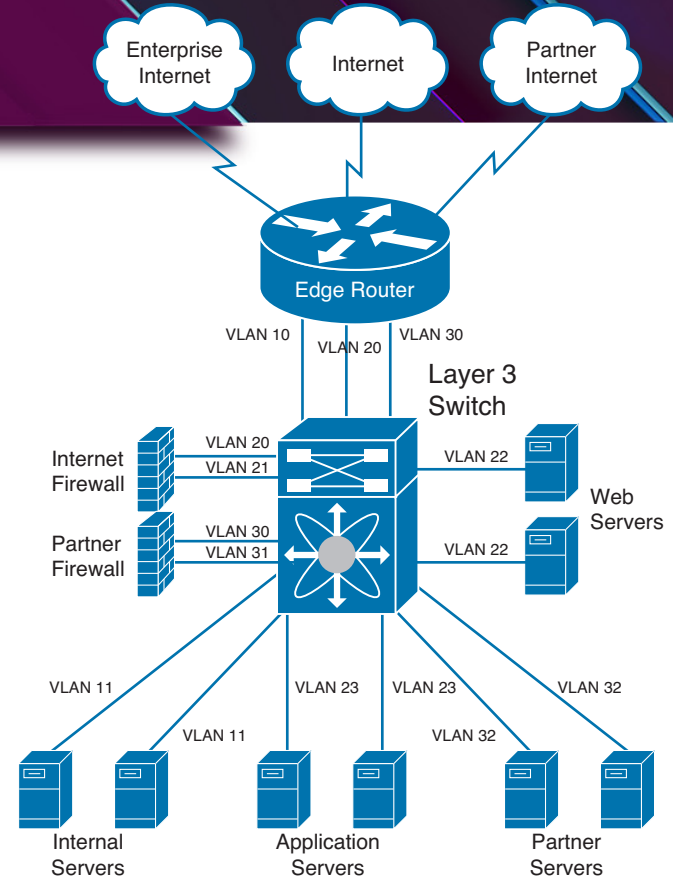

Physical Network Layout Consideration

Physical Network Layout Consideration

Network Virtualization

- Logical Partitioning
 - ❖ VLAN, VRF, VDC, Virtual Context etc.
- Network Simplification and Load Balancing
 - ❖ Etherchannel, vPC, Fabricpath
- Management Consolidation and Cabling Optimization
 - ❖ Fabric Extender
- Network Expansion
 - ❖ EoMPLS, VPLS, OTV
- Virtual Networking
 - ❖ vSwitch, VXLAN, VM-FEX
- Virtual Network Services
 - ❖ VSG, Edge Firewall, vWAAS, CSRv, V-Path

Network Virtualization

Network Virtualization

Network Virtualization

VRFs

Routing and Forwarding Table

Network Virtualization

Network Virtualization

Network Virtualization

Network Virtualization

Network Virtualization

Physical Topology

Logical Topology

vPC Domain

Network Virtualization

Network Virtualization

vPC Domain

vPC Domain

Network Virtualization

Network Virtualization

Server Vision

Virtual Machines

Virtualized Server

=

Network Vision