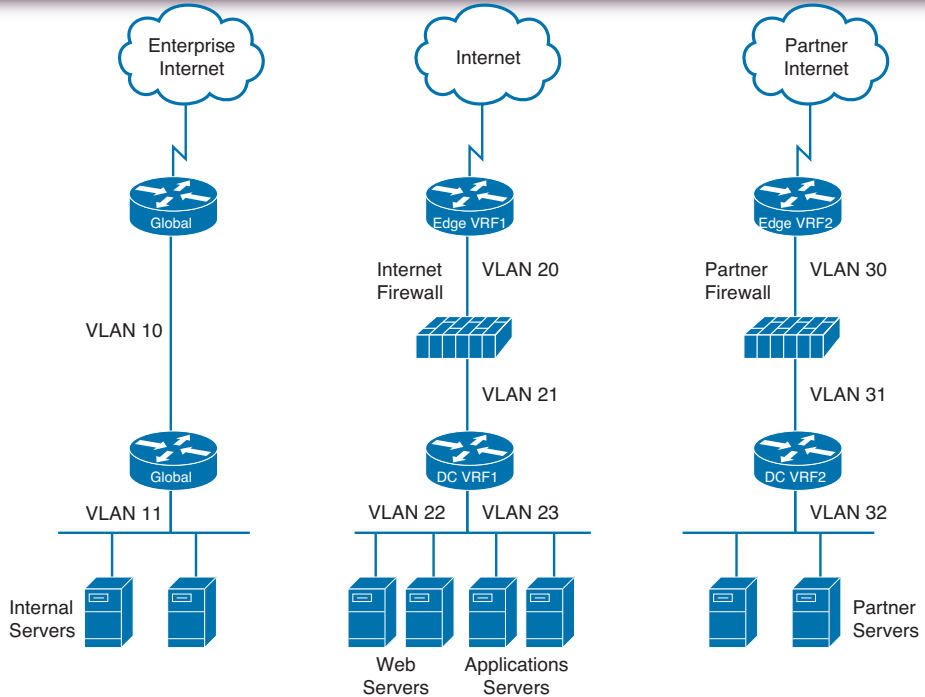

Physical Network Layout Consideration

Physical Network Layout Consideration

Network Virtualization

- Logical Partitioning
 - ❖ VLAN, VRF, VDC, Virtual Context etc.
- Network Simplification and Load Balancing
 - ❖ Etherchannel, vPC, Fabricpath
- Management Consolidation and Cabling Optimization
 - ❖ Fabric Extender
- Network Expansion
 - ❖ EoMPLS, VPLS, OTV
- Virtual Networking
 - ❖ vSwitch, VXLAN, VM-FEX
- Virtual Network Services
 - ❖ VSG, Edge Firewall, vWAAS, CSRv, V-Path

Network Virtualization

Network Virtualization

Network Virtualization

VRFs

Routing and Forwarding Table

Network Virtualization

Network Virtualization

Network Virtualization

Network Virtualization

Network Virtualization

Physical Topology

Logical Topology

vPC Domain

Network Virtualization

Network Virtualization

vPC Domain

vPC Domain

Network Virtualization

Network Virtualization

Server Vision

Virtual Machines

Virtualized Server

=

Network Vision