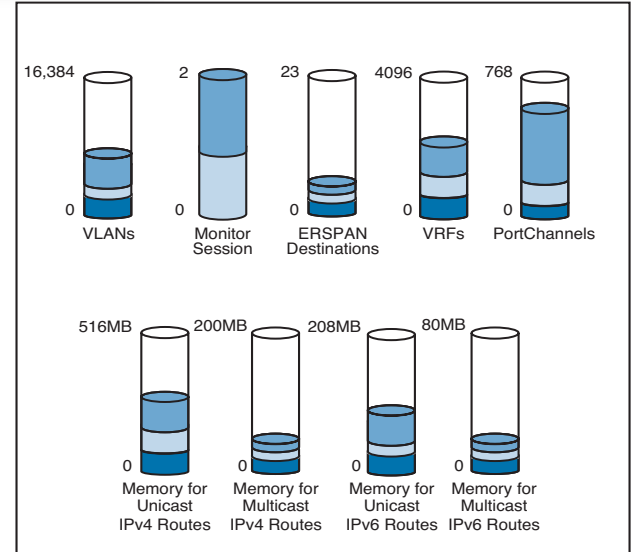

Physical Network Layout Consideration

Physical Network Layout Consideration

Network Virtualization

- Logical Partitioning
 - ❖ VLAN, VRF, VDC, Virtual Context etc.
- Network Simplification and Load Balancing
 - ❖ Etherchannel, vPC, Fabricpath
- Management Consolidation and Cabling Optimization
 - ❖ Fabric Extender
- Network Expansion
 - ❖ EoMPLS, VPLS, OTV
- Virtual Networking
 - ❖ vSwitch, VXLAN, VM-FEX
- Virtual Network Services
 - ❖ VSG, Edge Firewall, vWAAS, CSRv, V-Path

Network Virtualization

Network Virtualization

Network Virtualization

VRFs

Routing and Forwarding Table

Network Virtualization

Network Virtualization

Network Virtualization

Network Virtualization

Network Virtualization

Physical Topology

Logical Topology

vPC Domain

Network Virtualization

Network Virtualization

vPC Domain

vPC Domain

Network Virtualization

Network Virtualization

Server Vision

Virtual Machines

Virtualized Server

=

Network Vision