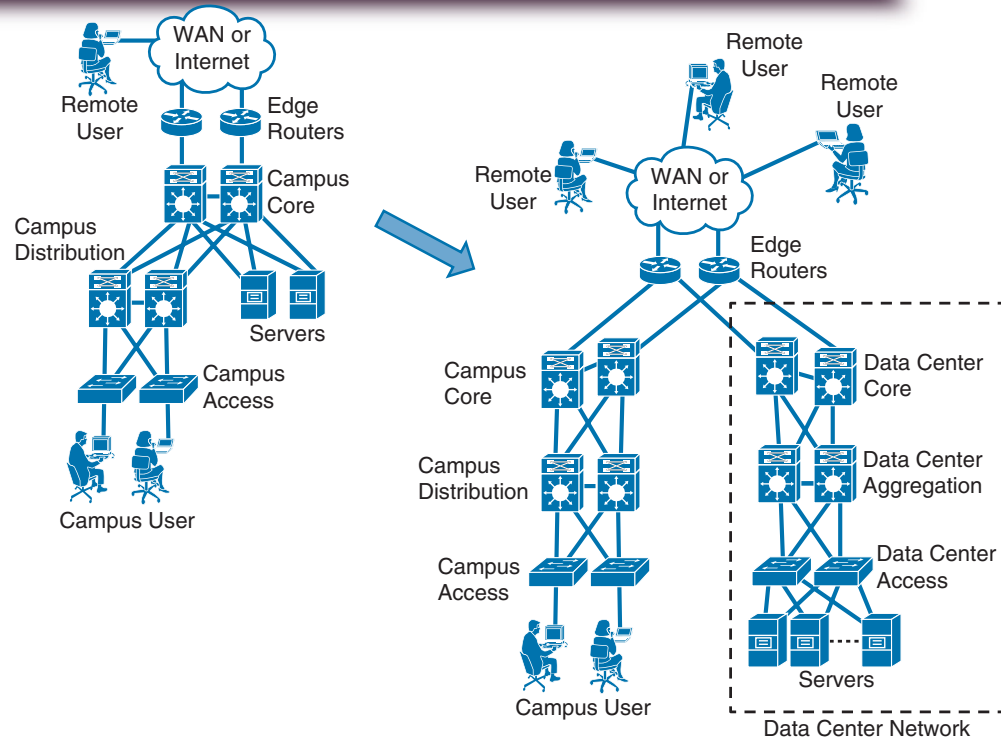

Network Virtualization

Kh. Rashedul Arefin

Outlines

- Data Center Network Topology Evolution
- Physical Network Layout Consideration
- Network Virtualization
- Virtual Networking Services

Data Center Network Topology Evolution

Physical Network Layout Consideration

Physical Network Layout Consideration

Network Virtualization

- Logical Partitioning
 - ❖ VLAN, VRF, VDC, Virtual Context etc.
- Network Simplification and Load Balancing
 - ❖ Etherchannel, vPC, Fabricpath
- Management Consolidation and Cabling Optimization
 - ❖ Fabric Extender
- Network Expansion
 - ❖ EoMPLS, VPLS, OTV
- Virtual Networking
 - ❖ vSwitch, VXLAN, VM-FEX
- Virtual Network Services
 - ❖ VSG, Edge Firewall, vWAAS, CSRv, V-Path

Network Virtualization

Network Virtualization

Network Virtualization

VRFs

Routing and Forwarding Table

Network Virtualization

Network Virtualization

Network Virtualization

vPC Domain

Network Virtualization

Network Virtualization

Server Vision

Virtual Machines

Virtualized Server

=

Network Vision